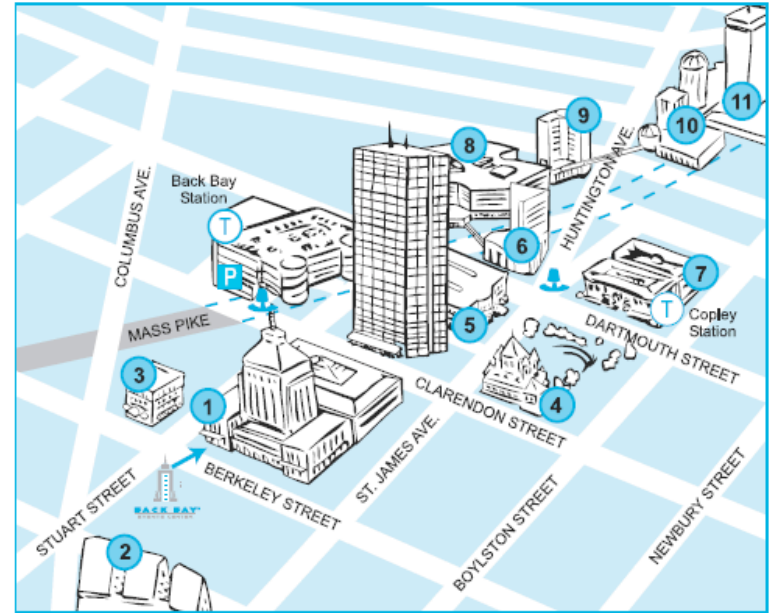

Driving Directions

From the North (I-93 South or Rt. 1 South)

Take the Storrow Drive exit off Interstate 93 South. Follow signs for Copley Square. Take the Copley Square exit and turn right onto Beacon Street. Drive two blocks and turn left onto Clarendon Street. Drive six blocks and turn left onto Stuart Street. The facility is located one block ahead on the left at the corner of Berkeley and Stuart Streets.

From the South (I-93 North)

Take the Mass Ave. exit off Interstate 93 North. Continue straight through two sets of lights and stay right toward Frontage Road/Ted Williams Tunnel. From the left lane, follow signs for South End/Back Bay and turn left onto East Berkeley Street. Continue on East Berkeley to Columbus Avenue onto Berkeley Street. The facility is located one block ahead on the left at the corner of Berkeley and Stuart Streets.

From the West (Mass Turnpike/I-90)

Take the Copley Square exit, following signs for Copley Square. You will come to street level at Stuart Street. Continue on Stuart Street. The facility is located three blocks ahead on the left at the corner of Berkeley and Stuart Streets.

From the East (Logan International Airport)

Take the Sumner or Ted Williams Tunnel (I-90 West) toward Downtown Boston and merge onto Interstate 93 North. Take the Storrow Drive exit off I-93 North and follow signs for Copley Square. Take the Copley Square exit and turn right onto Beacon Street. Drive two blocks and turn left onto Clarendon Street. Drive six blocks and turn left onto Stuart Street. The facility is located one block ahead on the left at the corner of Berkeley and Stuart Streets.